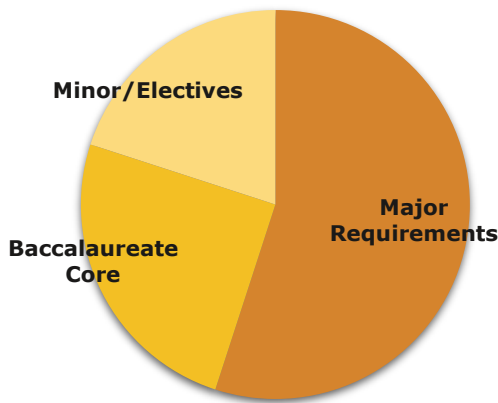

## Your Bachelor's Degree (BA) in the College of Liberal Arts

- A minimum of 180 credits are required for graduation; 60 must be upper division (300 and 400-level courses).
- A maximum of 135 credits earned at a community college may be applied toward a bachelor's degree at OSU.
- Only courses with letter prefixes and numbers above 100 can be accepted.
- Some courses can count towards your major and the Baccalaureate Core. Check with your advisor.
- Options available. See "Important Notes".
- See the OSU Catalog for a list of courses required for your major and option: [catalog.oregonstate.edu](http://catalog.oregonstate.edu)