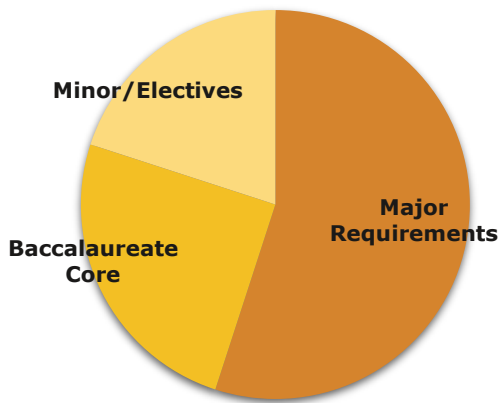

TRANSFER GUIDE FOR OREGON STATE UNIVERSITY

Major Offered Through:

CORVALLIS

ECAMPUS

Columbia Gorge
Community College

French

@Ufb]b[: fYbVW`cdYbg`hY`Xccf`hc`k`cf_]b[`]b`U`k`XY`
j`Uf]YhmcZ`dfcZYgg]cbU`UfYUg. [`cVU` [`cj`YfbUbWZ`
YXi`W]h]cbz`X]d`ca`UWVz` [`cVU`Vt`a`a`YfWZ`]bhYfbUh]cbU`
XYj`Y`cda`Ybh`z`i`a`Ub]H]f]Ub`U]X`UbX`a`cfY``: fYbVW`]g`
gdc_Yb`Vm`cj`Yf`&&\$`a`j``]cb`dYfg`cbg`k`cf`Xk`]XYz`UbX`]g`Ub`
cZ]VU``Ub[i`U[Y`]b`&-`Vt`i`b]f]Yg`gYVt`bX`cb`m`hc`9b[`]g`
5Wt`fX]b[`hc`hY`C`f[Ub]g]Uh]cb`=bhYfbUh]cbU`Y`XY`U`
: fUbVW`cd`cb]Yz`]h]g`YI`dYVW`X`hc`fYUW`VY`k`YYb`+`\$`
a`j``]cb`UbX`%V]`]cb`gdYU`Yfg`Vm`&\$`\$``

Your Bachelor's Degree (BA) in the College of Liberal Arts

- A minimum of 180 credits are required for graduation; 60 must be upper division (300 and 400-level courses).
- A maximum of 124 credits earned at a community college may be applied toward a bachelor's degree at OSU.
- Only courses with letter prefixes and numbers above 100 can be accepted.
- Some courses can count towards your major and the Baccalaureate Core. Check with your advisor.
- Options available. See "Important Notes".
- See the OSU Catalog for a list of courses required for your major and option: catalog.oregonstate.edu