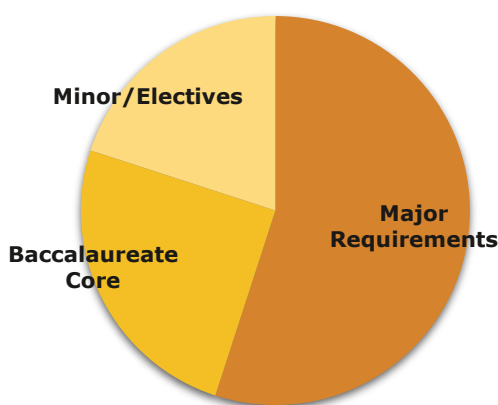

TRANSFER GUIDE FOR OREGON STATE UNIVERSITY

Major Offered Through:

CORVALLIS

ECAMPUS

**Chemeketa
Community College**

German

World Languages and Cultures offers a major in German in Corvallis and via Ecampus. German is a language that can create professional pathways both locally and globally. There are 1,200 German-owned companies in the United States, some of the largest of which are active in the state of Oregon, such as: DaimlerChrysler, Freightliner, Wacker Chemie, Siltronic, Adidas, Reebok and SolarWorld AG. Outside of the U.S., 100 million EU residents speak German as their native language, making German the most widely spoken mother tongue in Europe.

Your Bachelor's Degree (BA) in the College of Liberal Arts

- A minimum of 180 credits are required for graduation; 60 must be upper division (300 and 400-level courses).
- A maximum of 124 credits earned at a community college may be applied toward a bachelor's degree at OSU.
- Only courses with letter prefixes and numbers above 100 can be accepted.
- Some courses can count towards your major and the Baccalaureate Core. Check with your advisor.
- Options available. See "Important Notes".
- See the OSU Catalog for a list of courses required for your major and option: catalog.oregonstate.edu