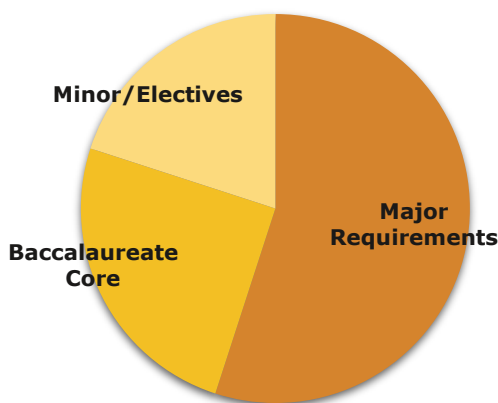

TRANSFER GUIDE FOR OREGON STATE UNIVERSITY

Major Offered Through:

CORVALLIS

**Treasure Valley
Community College**

Music

Music offers undergraduate programs leading to the BA or BS degree in music, with an emphasis in performance, music education or music production. Undergraduate minors in general music, popular music, and guitar are also offered. Music majors, music minors, and all other OSU students have the opportunity to perform in bands, choirs, the symphony orchestra, and chamber groups.

Career possibilities in music include teaching in schools, private instruction, performing in orchestras or other professional ensembles, music librarianship, arts management, music business, and recording engineering.

Your Bachelor's Degree (BA/BS) in the College of Liberal Arts

- A minimum of 180 credits are required for graduation; 60 must be upper division (300 and 400-level courses).
- A maximum of 124 credits earned at a community college may be applied toward a bachelor's degree at OSU.
- Only courses with letter prefixes and numbers above 100 can be accepted.
- Some courses can count towards your major and the Baccalaureate Core. Check with your advisor.
- Options available. See "Important Notes".
- See the OSU Catalog for a list of courses required for your major and option: catalog.oregonstate.edu

Courses for this Major (offered at Treasure Valley Community College)

Priority courses to complete before transferring are distinguished by ^P

Requirement	Treasure Valley Course	OSU Courses	Notes
Major Core	MUS 111	MUS 121	
Major Core	MUS 112	MUS 122	
Major Core	MUS 113	MUS 123	
Major Core	MUS 211	MUS 221	
Major Core	MUS 212	MUS 222	
Major Core	MUS 213	MUS 223