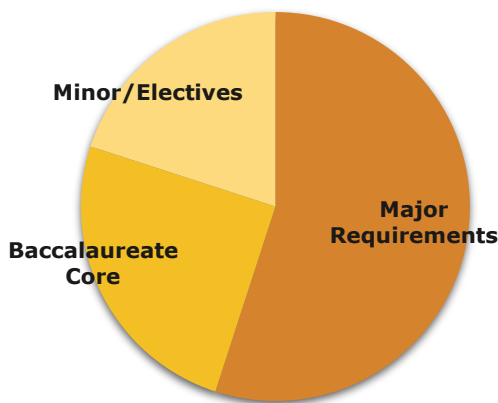

TRANSFER GUIDE FOR OREGON STATE UNIVERSITY

Major Offered Through:

CORVALLIS

ECAMPUS

**Blue Mountain
Community College**

Political Science

In the Political Science Program, you'll learn the ideas of great political thinkers, the causes of conflict between nations, and the details and philosophies of our legal system. You will have engaging discussions and debates from all points of view in class, with students and professors. You'll learn to think critically, write clearly and speak persuasively. You will learn the stories behind the news headlines and how to find the information to make up your own mind about diverse issues.

Your Bachelor's Degree (BA/BS) in the College of Liberal Arts

- A minimum of 180 credits are required for graduation; 60 must be upper division (300 and 400-level courses).
- A maximum of 124 credits earned at a community college may be applied toward a bachelor's degree at OSU.
- Only courses with letter prefixes and numbers above 100 can be accepted.
- Some courses can count towards your major and the Baccalaureate Core. Check with your advisor.
- Options available. See "Important Notes".
- See the OSU Catalog for a list of courses required for your major and option: catalog.oregonstate.edu