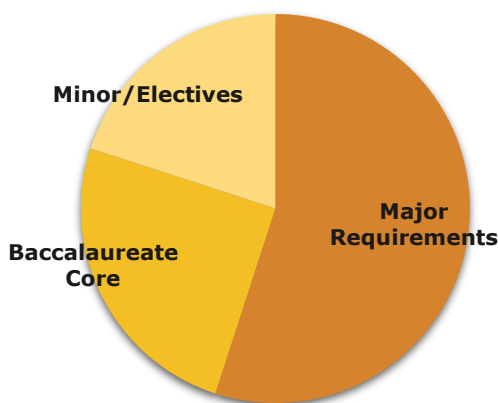

TRANSFER GUIDE FOR OREGON STATE UNIVERSITY

Major Offered Through:

CORVALLIS

ECAMPUS

**Chemeketa
Community College**

Political Science

In the Political Science Program, you'll learn the ideas of great political thinkers, the causes of conflict between nations, and the details and philosophies of our legal system. You will have engaging discussions and debates from all points of view in class, with students and professors. You'll learn to think critically, write clearly and speak persuasively. You will learn the stories behind the news headlines and how to find the information to make up your own mind about diverse issues.

Your Bachelor's Degree (BA/BS) in the College of Liberal Arts

- A minimum of 180 credits are required for graduation; 60 must be upper division (300 and 400-level courses).
- A maximum of 124 credits earned at a community college may be applied toward a bachelor's degree at OSU.
- Only courses with letter prefixes and numbers above 100 can be accepted.
- Some courses can count towards your major and the Baccalaureate Core. Check with your advisor.
- Options available. See "Important Notes".
- See the OSU Catalog for a list of courses required for your major and option: catalog.oregonstate.edu