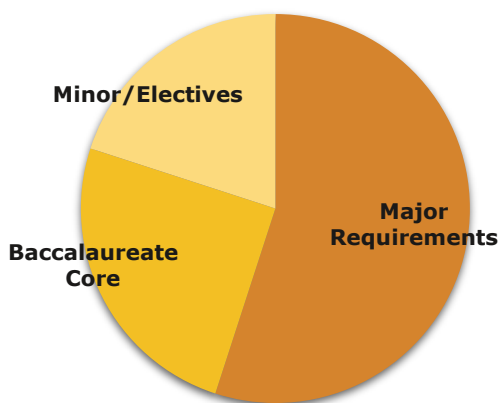

TRANSFER GUIDE FOR OREGON STATE UNIVERSITY

Major Offered Through:

CORVALLIS

ECAMPUS

**Portland
Community College**

Political Science

In the Political Science Program, you'll learn the ideas of great political thinkers, the causes of conflict between nations, and the details and philosophies of our legal system. You will have engaging discussions and debates from all points of view in class, with students and professors. You'll learn to think critically, write clearly and speak persuasively. You will learn the stories behind the news headlines and how to find the information to make up your own mind about diverse issues.

Your Bachelor's Degree (BA/BS) in the College of Liberal Arts

- A minimum of 180 credits are required for graduation; 60 must be upper division (300 and 400-level courses).
- A maximum of 124 credits earned at a community college may be applied toward a bachelor's degree at OSU.
- Only courses with letter prefixes and numbers above 100 can be accepted.
- Some courses can count towards your major and the Baccalaureate Core. Check with your advisor.
- Options available. See "Important Notes".
- See the OSU Catalog for a list of courses required for your major and option: catalog.oregonstate.edu