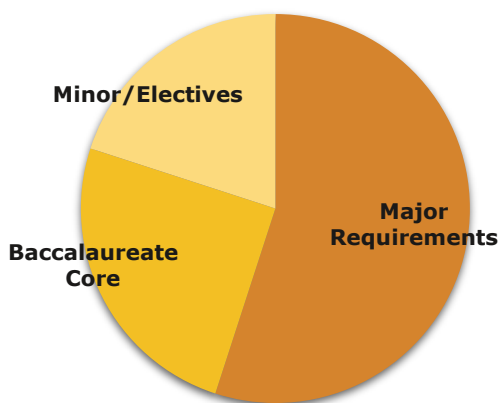

TRANSFER GUIDE FOR OREGON STATE UNIVERSITY

Major Offered Through:

CORVALLIS

ECAMPUS

**Rogue
Community College**

Political Science

In the Political Science Program, you'll learn the ideas of great political thinkers, the causes of conflict between nations, and the details and philosophies of our legal system. You will have engaging discussions and debates from all points of view in class, with students and professors. You'll learn to think critically, write clearly and speak persuasively. You will learn the stories behind the news headlines and how to find the information to make up your own mind about diverse issues.

Your Bachelor's Degree (BA/BS) in the College of Liberal Arts

- A minimum of 180 credits are required for graduation; 60 must be upper division (300 and 400-level courses).
- A maximum of 124 credits earned at a community college may be applied toward a bachelor's degree at OSU.
- Only courses with letter prefixes and numbers above 100 can be accepted.
- Some courses can count towards your major and the Baccalaureate Core. Check with your advisor.
- Options available. See "Important Notes".
- See the OSU Catalog for a list of courses required for your major and option: catalog.oregonstate.edu