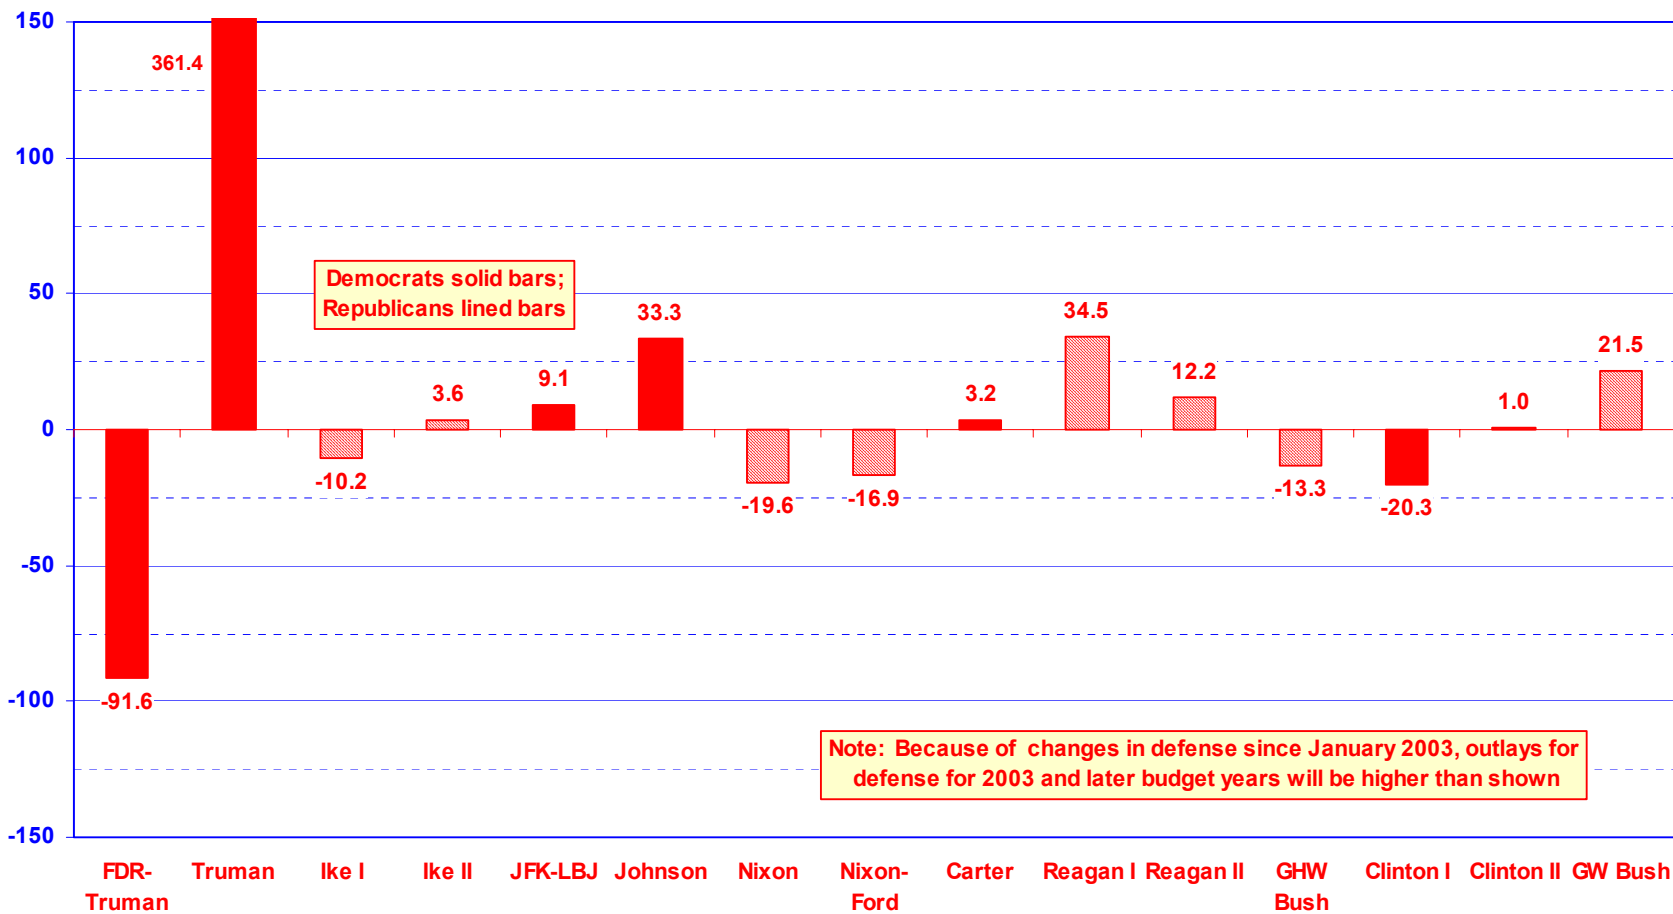

## Change in Inflation-adjusted National Defense Outlays by Presidential Term, 1944 to estimated 2004, in Percent

Source of current-dollar data: *Budget 2004 Historical Tables*, Table 3.1