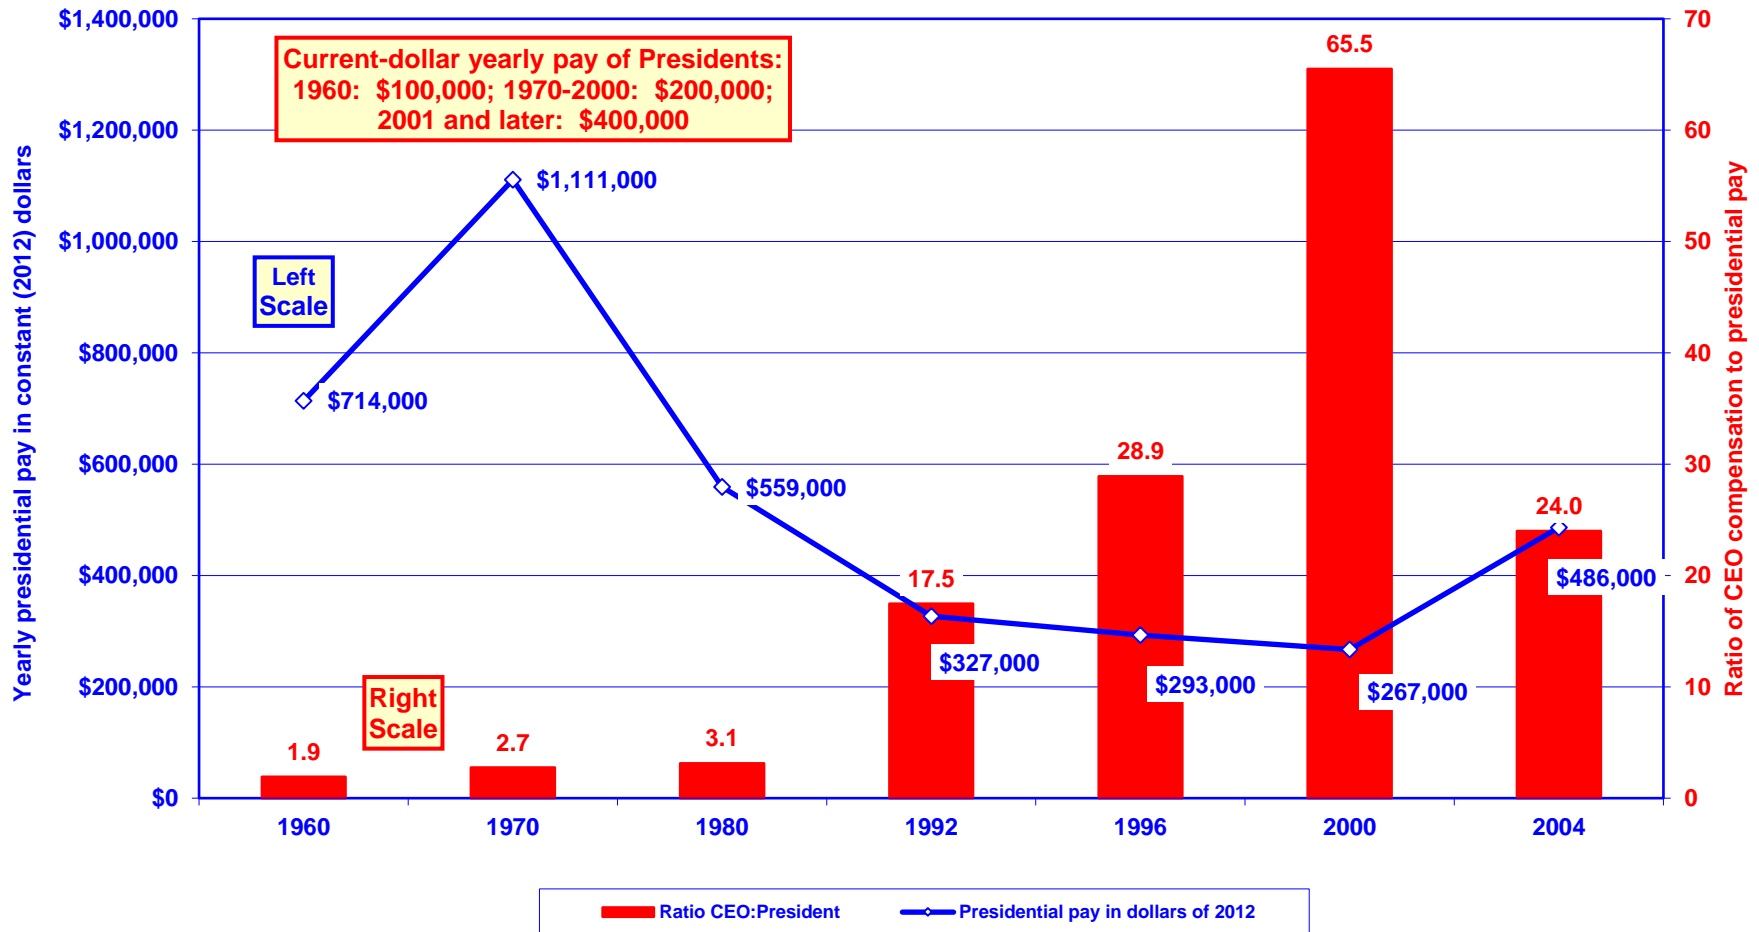

Pay of US President in Inflation-adjusted (2012) Dollars and Ratio of Average Yearly Compensation of Top 500 CEO to Pay of President, Selected Years 1960 to 2004

Source of current dollar top 500 CEO compensation : *Business Week*, selected issues; the actual number of corporate CEOs used by *Business Week* to calculate averages varie; for example, in 1999 the number was 362